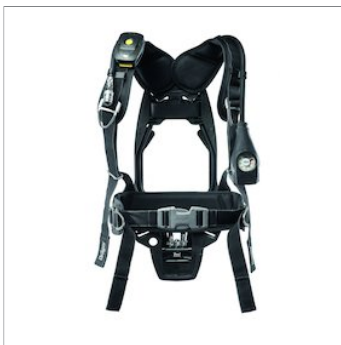

D-38071-2016

Dräger PSS® 4000

Dräger PSS 4000 – это один из самых легких профессиональных дыхательных аппаратов со сжатым воздухом для пожарных и спасателей. Благодаря сочетанию комфорта с надежной работой пневматики этот аппарат прекрасно подходит для применения в условиях, где простота и удобство эксплуатации имеют решающее значение. Легкий, очень прочный и удобный PSS 4000 обеспечивает надежную защиту.