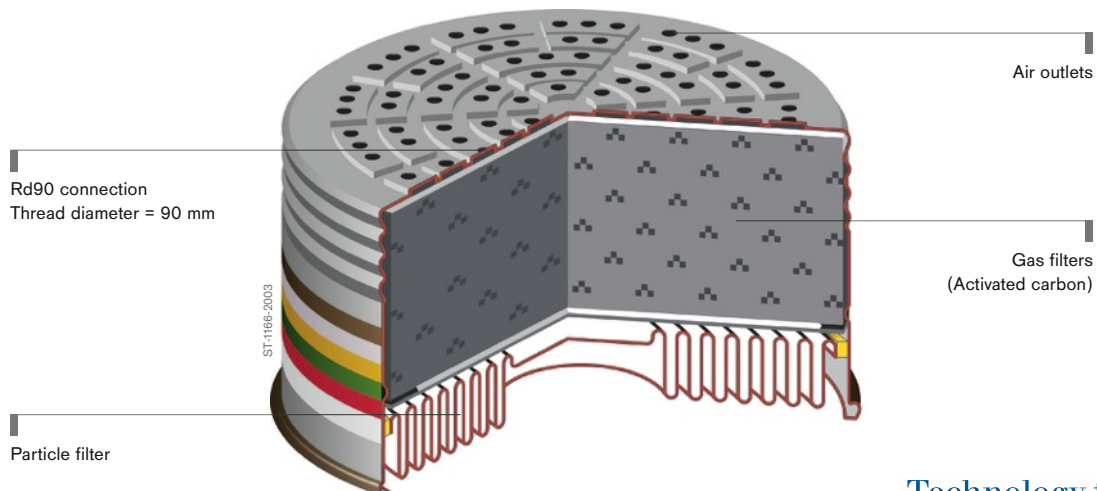

Benefits

Extensive filter range

The X-plore Rd90 filter series offers an extensive range of various filter types for all major applications and protects against many gases and vapors.

Universal fit

The filters have been designed for use in the Dräger half masks, X-plore® 4390 and 4790. With the 40/90 filter box adapter they can also be used for any mask with a Rd40 connection in accordance with EN 148-1.